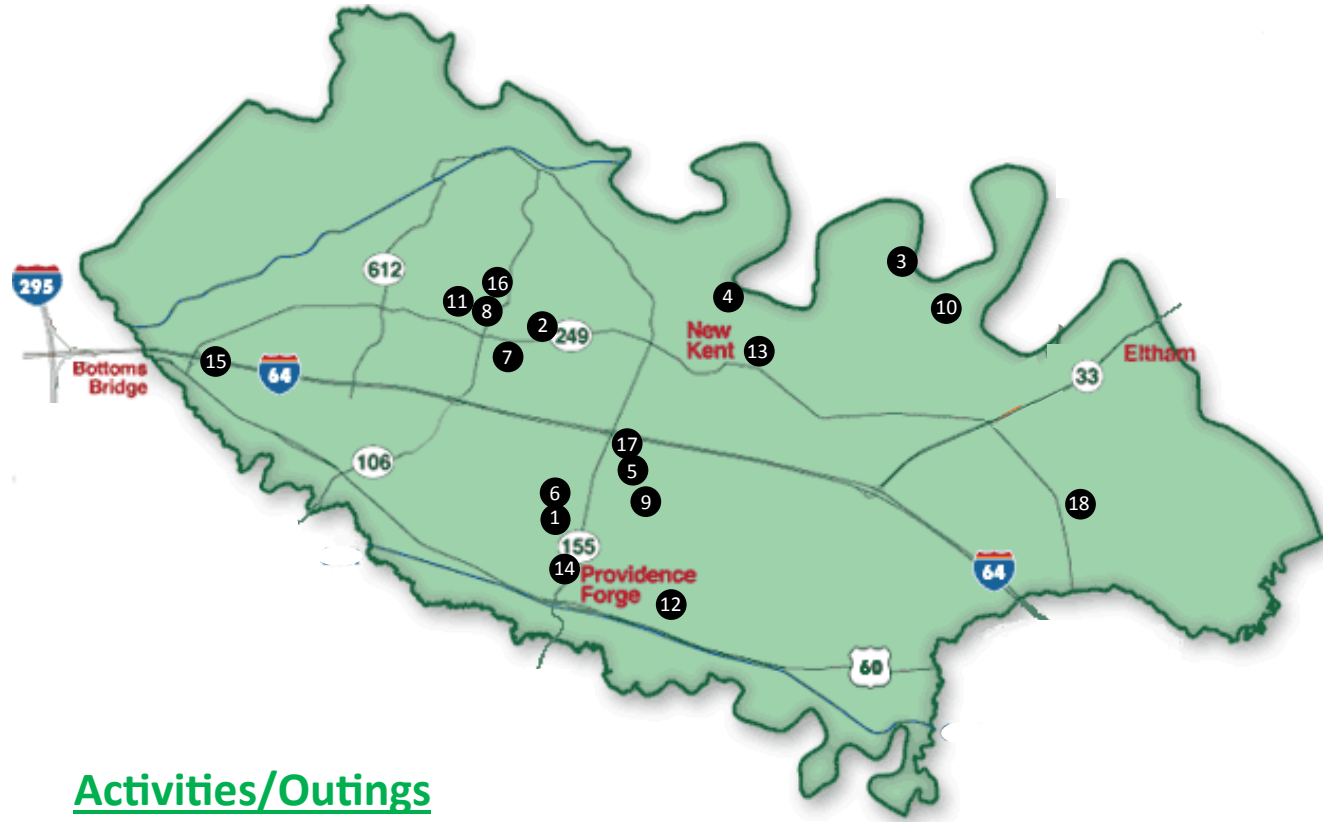

New Kent County is conveniently located between Richmond and Williamsburg. There is easy access to the Richmond Airport, and all of the activities and amenities of the metropolitan area and Virginia's Colonial Capitol.

Bed & Breakfast

- 12 **Gracefield Hall**
3351 Mt. Pleasant Rd., Providence Forge, VA 23140
(804) 966-2193 | www.gracefieldhallbnb.com
- 6 **Historic Jasmine Plantation**
4500 N. Courthouse Rd., Providence Forge, VA 23140
(804) 966-9836 | www.jasmineplantation.com
- 13 **Vaiden Inn**
11920 New Kent Highway, New Kent, VA 23124
(804) 557-2333 | www.vaideninn.com
- 11 **Vineyard Estate at New Kent Winery**
6800 New Kent Hwy., New Kent, VA 23124
(804) 932-8240 | newkentwinery.com
- 14 **Wallace Manor**
3821 N. Courthouse Rd., Providence Forge, VA 23140
(804) 966-2858 | (804) 966-7001

Activities/Outings

Not only a venue destination, New Kent has three wineries, four golf courses, and a horse racing track for you and your guests to enjoy.

- 15 **The Brookwoods Golf Club**
7325 Club Dr., Quinton, VA 23141
(804) 932-3737 | www.brookwoodsgolf.com
- 16 **The Club at Viniterra**
8647 Angel's Share Dr., New Kent, VA 23124
(804) 932-3888 | www.viniterragolf.com
- 17 **Colonial Downs and Rosie's Gaming Emporium**
10515 Colonial Downs Pkwy., New Kent, VA 23124
(804) 966-7223 | www.colonialdowns.com
- 18 **Gauthier Vineyard**
5000 Farmers Dr., Barhamsville, VA 23011
(703) 622-1107 | www.gauthiervineyard.com
- 4 **The Golf Club at Brickshire**
5520 Virginia Park Dr., Providence Forge, VA 23140
(804) 966-7888
- 8 **New Kent Winery**
8400 Old Church Rd., New Kent, VA 23124
(804) 932-8240 | www.newkentwinery.com
- 9 **Royal New Kent**
10100 Kentland Trl., Providence Forge, VA 23140
(804) 966-7023 | royalnewkent.com
- 10 **Saudé Creek Vineyards**
16230 Cooks Mill Rd., Lanexa, VA 23089
(804) 966-5896 | www.saudecreek.com